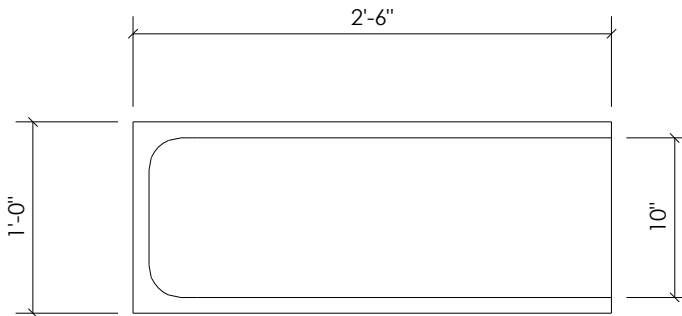

SPLASH BLOCK

TOP VIEW

OPTIONS:
· As cast shop grey

SIDE VIEW

END VIEW

Complete unit shown weighs approx. 60 pounds.

BORCHERDT
concrete products

326 Hardscratch Road
RR#4 Box 5618
Yarmouth, Nova Scotia
B5A 4A8