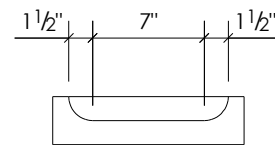

SPLASH BLOCK

TOP VIEW

OPTIONS:
· As cast shop grey

SIDE VIEW

END VIEW

Complete unit shown weighs approx. 60 pounds.

BORCHERDT
concrete products

326 Hardscratch Road
RR#4 Box 5618
Yarmouth, Nova Scotia
B5A 4A8